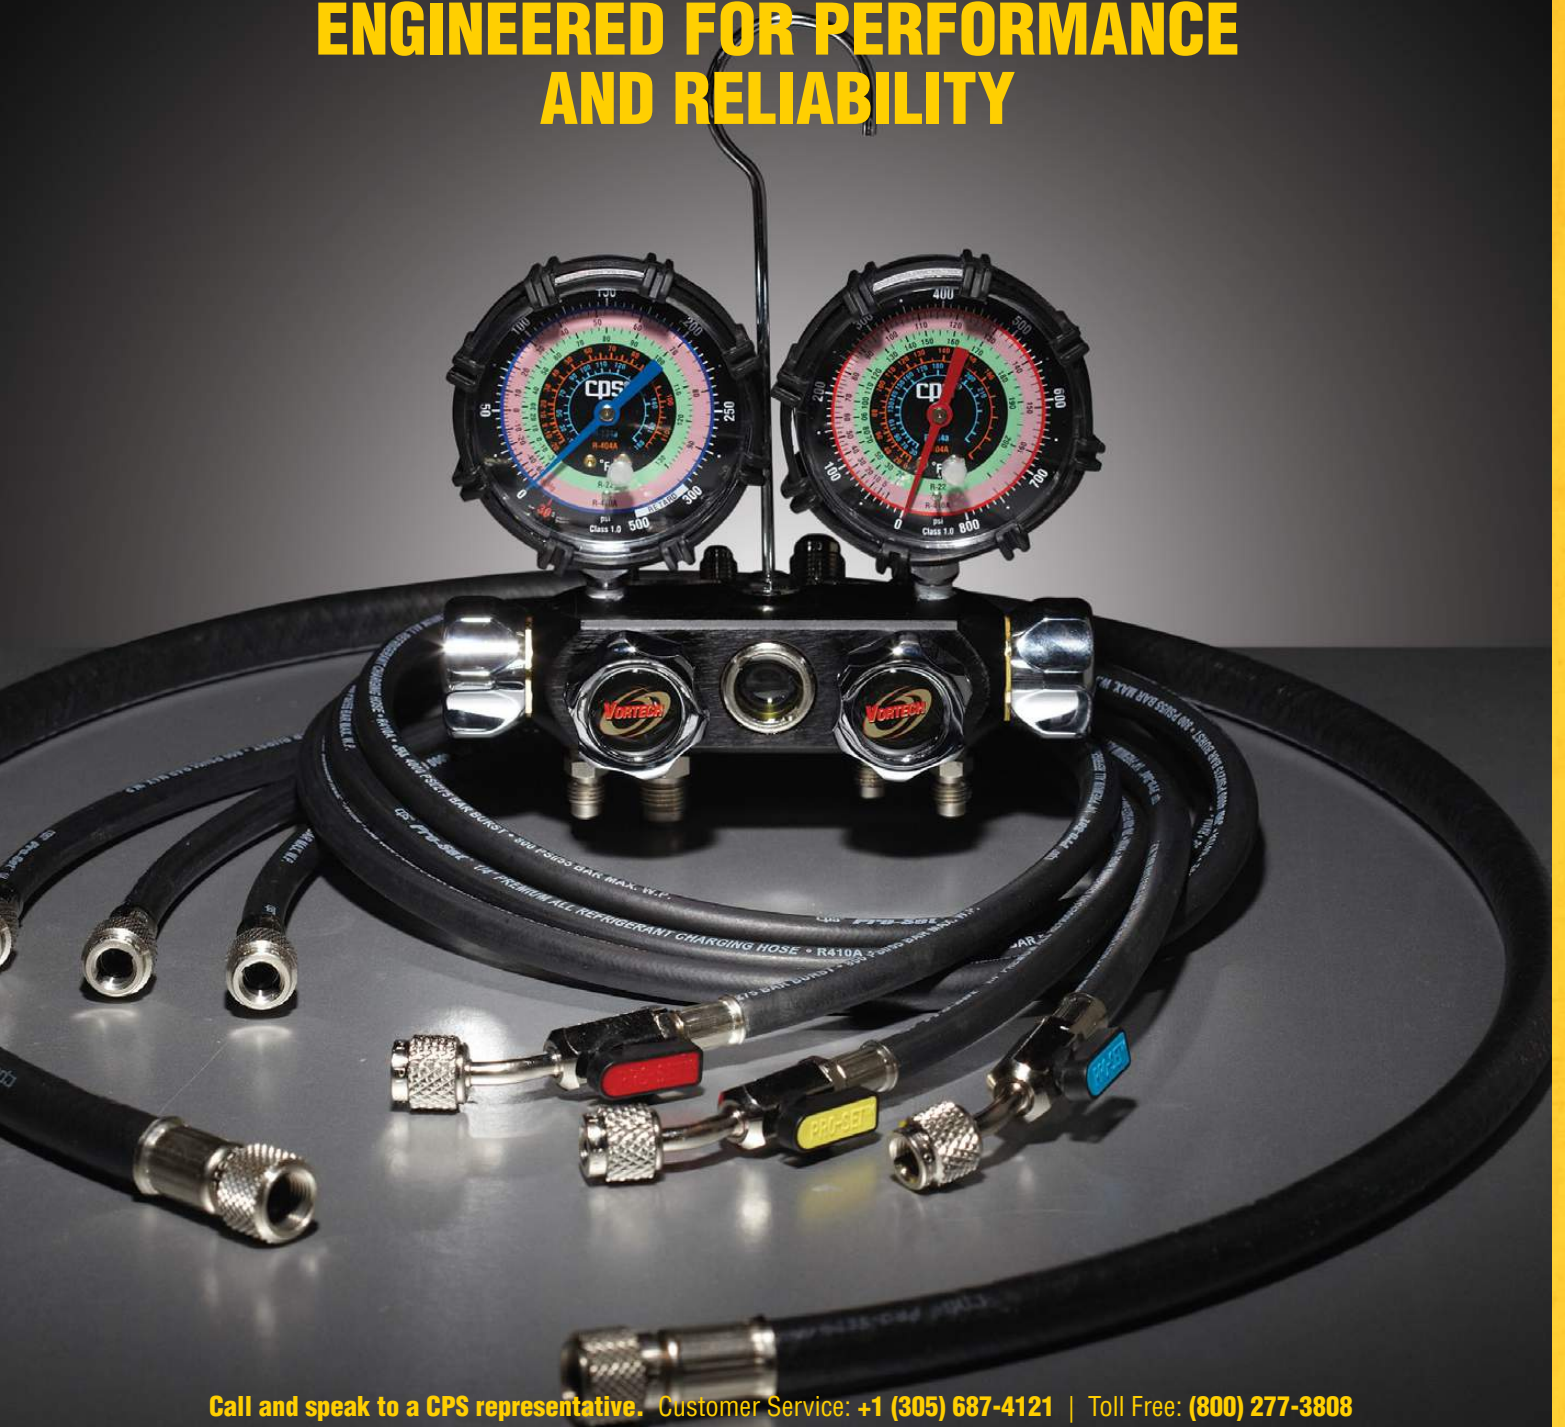

BLACKMAX®

BLACK & CHROME MANIFOLDS

ENGINEERED FOR PERFORMANCE
AND RELIABILITY

Call and speak to a CPS representative. Customer Service: +1 (305) 687-4121 | Toll Free: (800) 277-3808