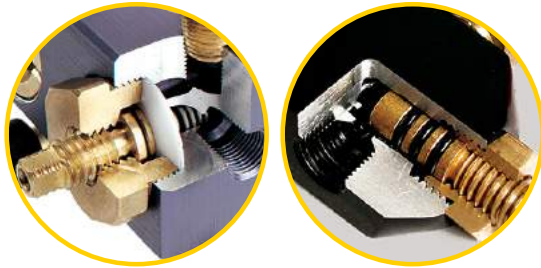

MV4H4P5EZ

BLACKMAX® BLACK & CHROME VORTECH™ VALVE MANIFOLDS

Specifications		3-1/8" (80 mm)	
		North America	South America
Gauge Description	Refrigerant Scales	R134a, R22, R404a, R410a	R410a, R22, R407c
	Gauge Size / Type	Class 1.0 accuracy * Gauges built with internal silicon dampening cup for flutter-free operation	
	Pressure Scales	Psi	bar / Psi
	Temperature Scales	°F	°C
Fittings	Manifold & Hose fittings	1/4" SAE 45° fittings	
Two Valve Manifolds	3 Premium 5' Pro-Set® Black & Chrome Hoses	MV2H4P5Z	MV2O4P5Z
	3 Premium 5' Pro-Set® Black & Chrome BV Hoses	MV2H4P5EZ	MV2O4P5EZ
Four Valve Manifolds	3 Premium 5' Pro-Set® Black & Chrome Hoses	MV4H4P5Z	MV4O4P5Z
	3 Premium 5' Pro-Set® Black & Chrome BV Hoses	MV4H4P5EZ	MV4O4P5EZ
Replacement Gauges	Low Side Gauge	RGH4L	RG04L
	High Side Gauge	RGH4H	RG04H
	Gauge Boot	RGX80B	RGX80B

RGH4L

RGH4H

MV4H4Z

BLACKMAX® BLACK & CHROME BARRIER CHARGING HOSES

HP5BKEZ

5' premium barrier ball valve chrome charging hoses (black)

HP5BKZ

5' premium Black & Chrome™ charging hose

HV5Z

5' premium Black & Chrome™ 3/8" charging hose

BLACKMAX® BLACK & CHROME MANIFOLDS WITH TRIPLE-SEAL VALVES

- Proprietary Triple Seal valve systems

MBH4P5EZ

- 2 valve units designed and manufactured in USA with U.S. and globally sourced components
- Black anodized aluminum block body
- No flutter gauges with protective boots and rugged metal housings
- Nickel plated 1/4" SAE 45 fittings
- Auxiliary center access port with Schrader valve
- Heavy duty nickel plated metal handles
- Protective gauge boots and packaged in display tin
- Proprietary Vortech™ valves